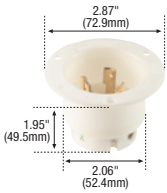

#### Product description

3-pole, 3-wire non-grounding  
20A, 3Ø 480V/AC  
NEMA L12-20

CWL1220P

CWL1220R

CWL1220FI

#### Industrial grade plugs & connectors

Rating		NEMA	Description	Cord diameter	Color	Plug catalog no.	Connector catalog no.	
A	V/AC							
20	480	L12-20	3Ø straight body	0.38-1.00" (9.5-25.4mm)	BK & W	<input type="checkbox"/> CWL1220P	<input type="checkbox"/> CWL1220C	

#### Accessories for NEMA L12-20 locking devices

Description	Catalog no.		
Diecast aluminum single receptacle cover, vertical mount, for FS/FD boxes	<input type="checkbox"/> 7420		
Glass-filled nylon flanged inlet/outlet cover, vertical mount, for 20A devices	<input type="checkbox"/> WP2		