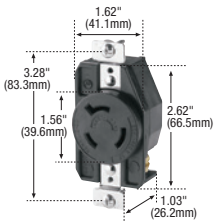

### Hart lock industrial grade 20A locking devices

#### Product description

3-pole, 3-wire non-grounding  
20A, 3Ø 480V/AC  
NEMA L12-20

CWL1220P

CWL1220R

CWL1220FI

#### Industrial grade plugs & connectors

Rating		NEMA	Description	Cord diameter	Color	Plug catalog no.	Connector catalog no.	
A	V/AC							
20	480	L12-20	3Ø straight body	0.38-1.00" (9.5-25.4mm)	BK & W	<input type="checkbox"/> CWL1220P	<input type="checkbox"/> CWL1220C	

#### Accessories for NEMA L12-20 locking devices

Description	Catalog no.		
Diecast aluminum single receptacle cover, vertical mount, for FS/FD boxes	<input type="checkbox"/> 7420		
Glass-filled nylon flanged inlet/outlet cover, vertical mount, for 20A devices	<input type="checkbox"/> WP2		